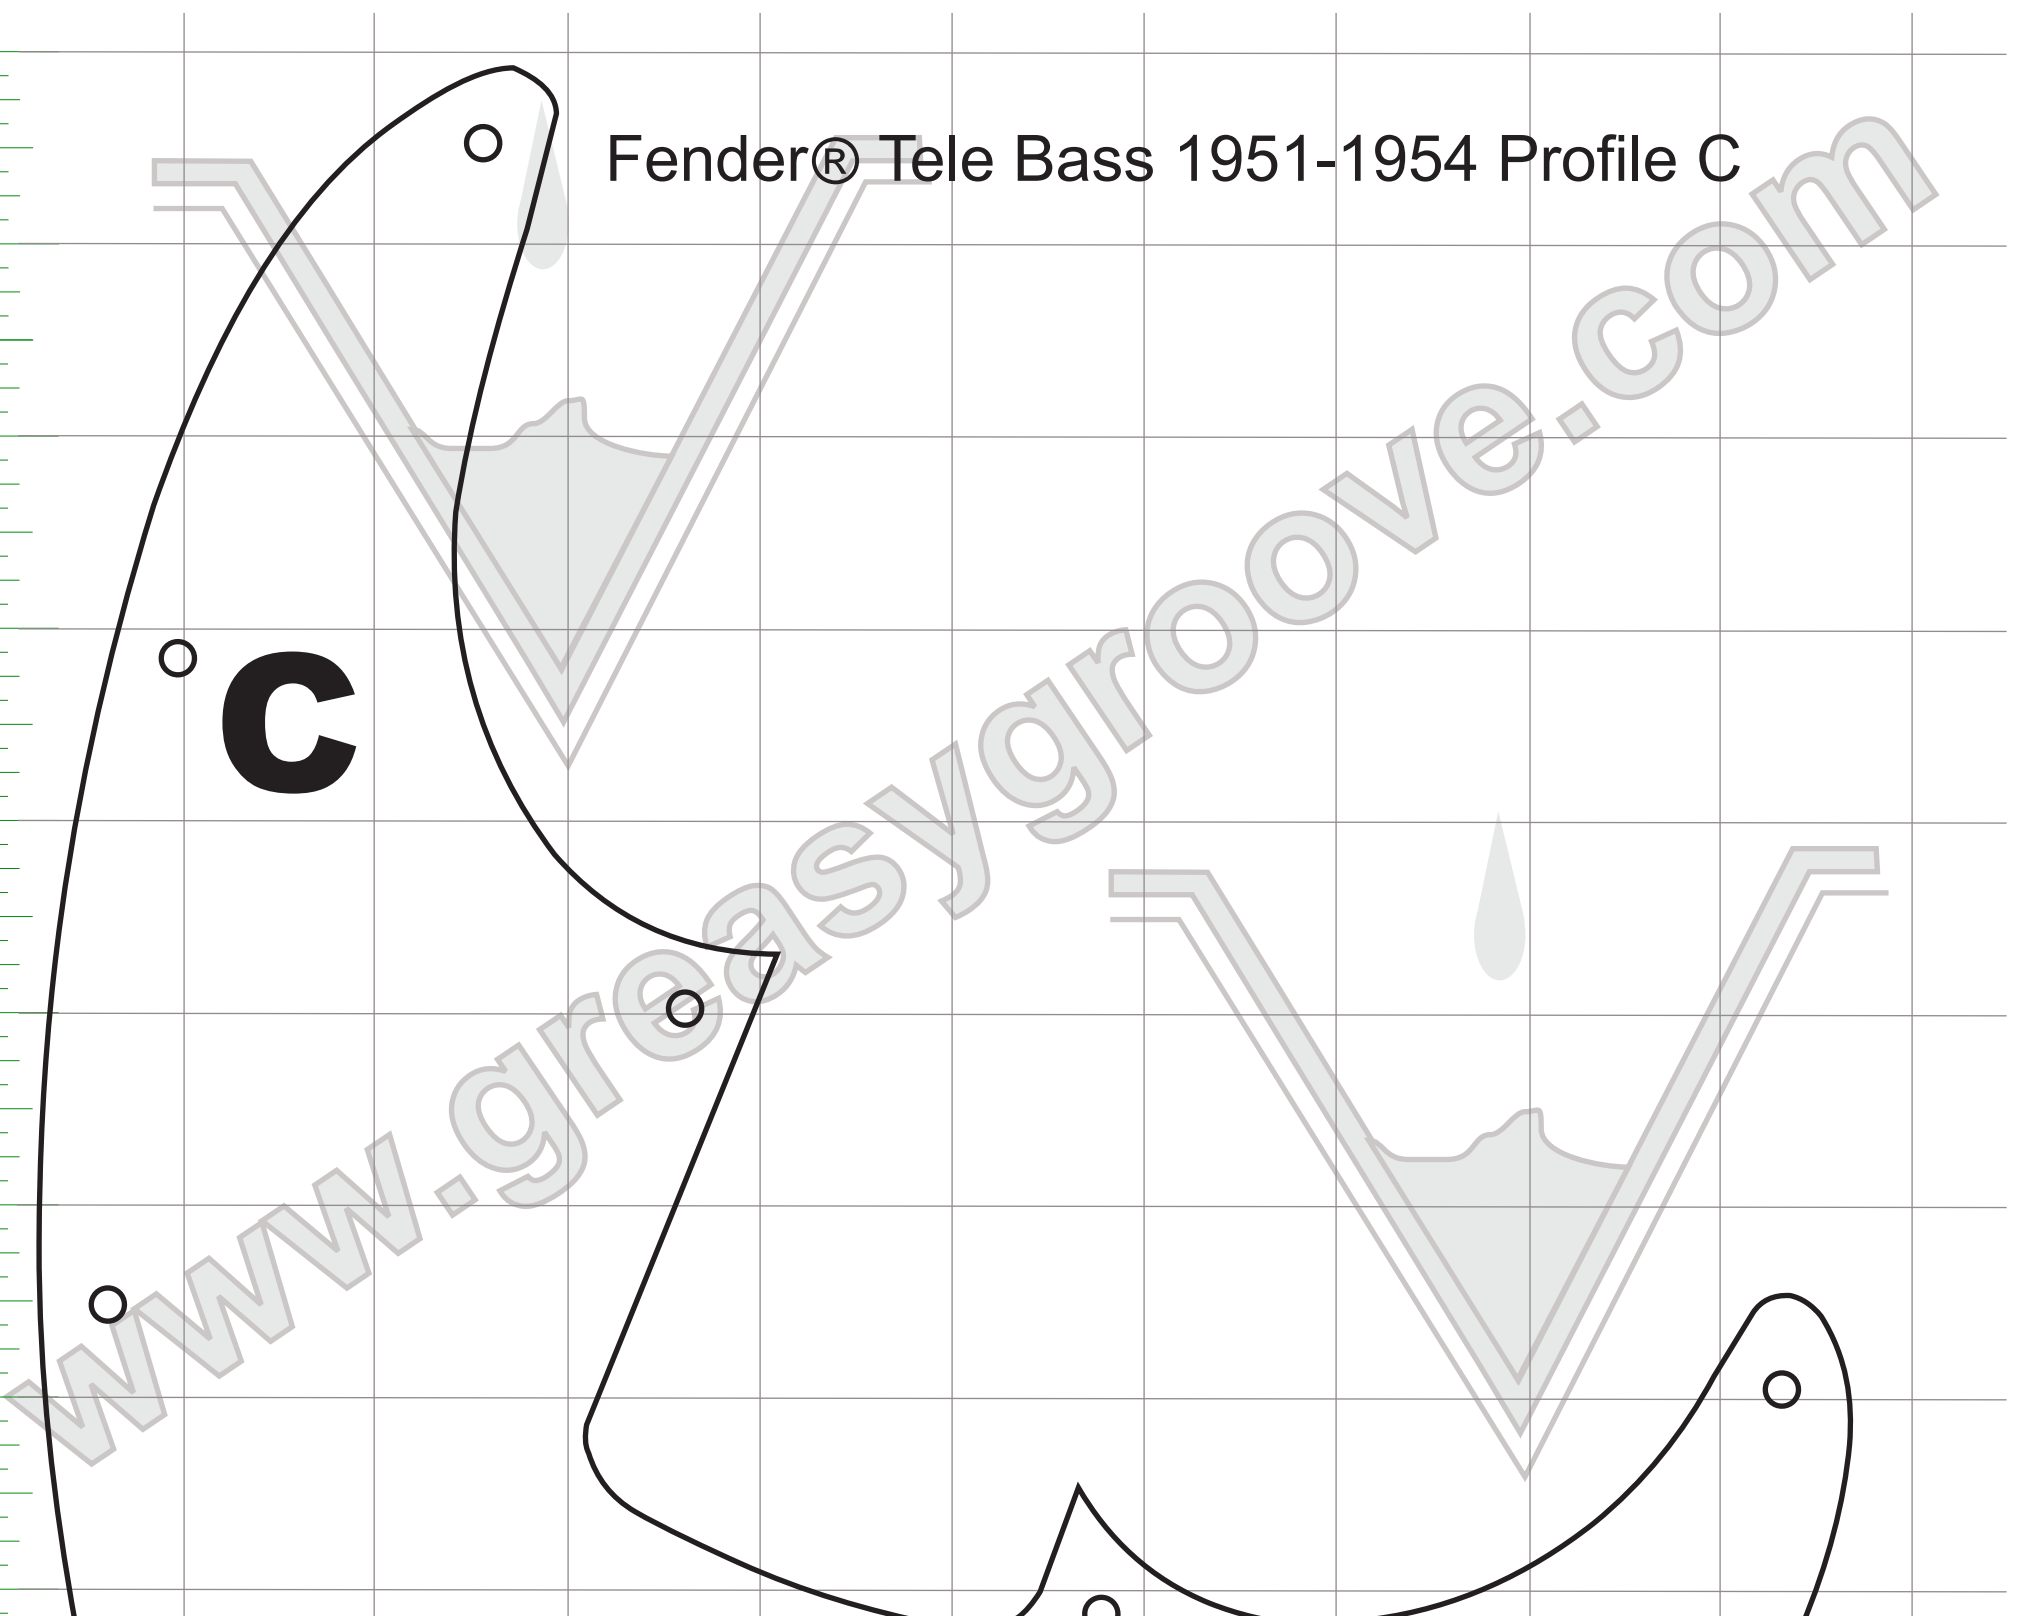

Fender® Tele Bass 1951-1954 Profile C

C

C

Greasy Groove Inc. (902) 667-7448

This pdf Document is provided for reference to check the fit to your guitar. We carry thousands of profiles please check with us if you require further information.

Print this document on a printer set to Actual Size

Check the graph lines and box size with a Rule to ensure that the Scale is correct before cutting out the template.

7"

6"

5"

4"

3"

2"

1"

1 inch

1.0 in

1.0 in