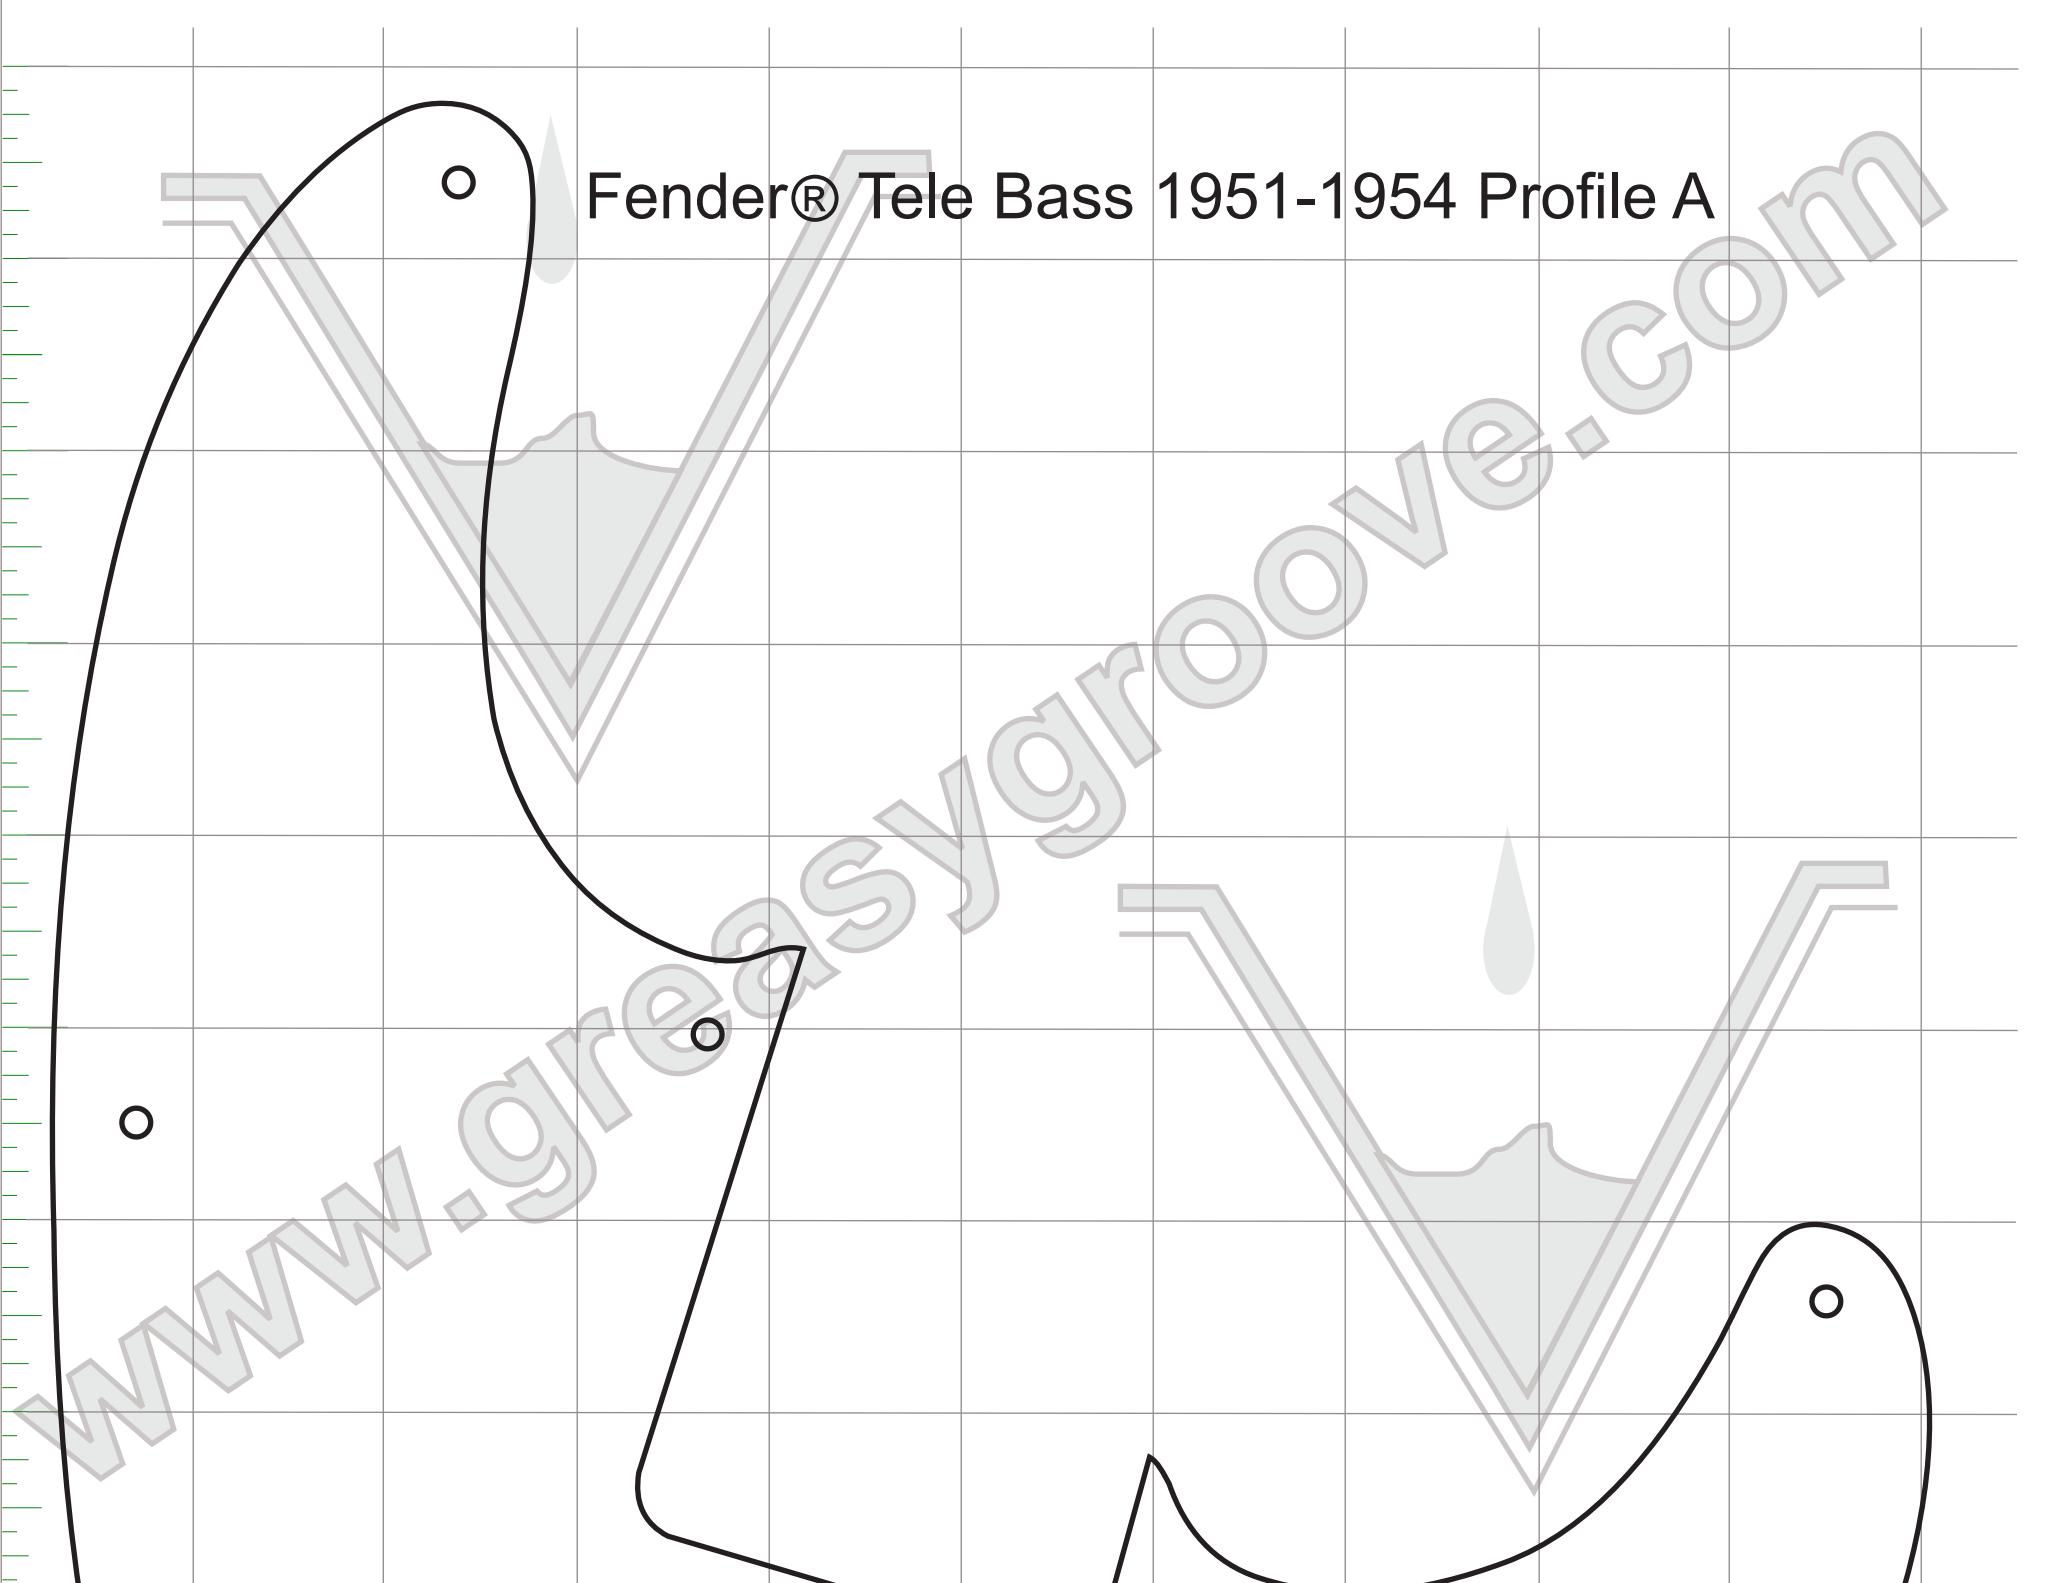

Fender® Tele Bass 1951-1954 Profile A

○

○

○

○

www.greasygroove.com

## Greasy Groove Inc. (902) 667-7448

This pdf Document is provided for reference to check the fit to your guitar. We carry thousands of profiles please check with us if you require further information.

# A

Print this document on a printer set to Actual Size  
Check the graph lines and box size with a Rule to ensure that the Scale is correct  
before cutting out the template.

7"

6"

5"

4"

3"

2"