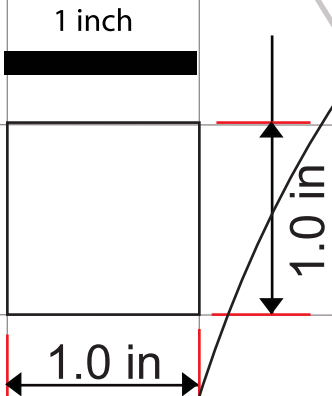

Fender® American Elite Telecaster

This pdf Document is provided for reference to check the fit to your guitar. We carry thousands of profiles please check with us if you require further information.

Print this document on a printer set to Actual Size
Check the box size with a Rule to ensure that the Scale is correct before cutting out the template.