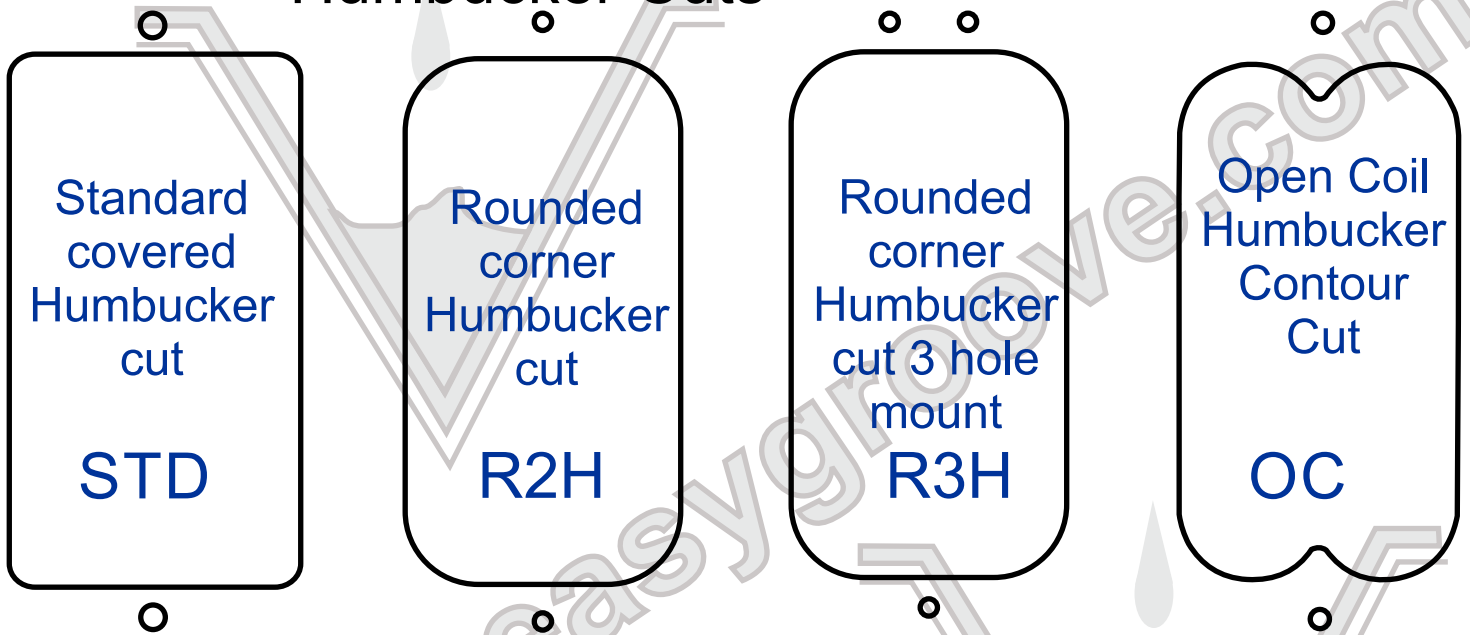

Humbucker Cuts

This pdf Document is provided for reference to check the fit to your guitar. We carry thousands of profiles please check with us if you require further information.

Print this document on a printer set to Actual Size
Check the box size with a Rule to ensure that the Scale is correct before cutting out the template.